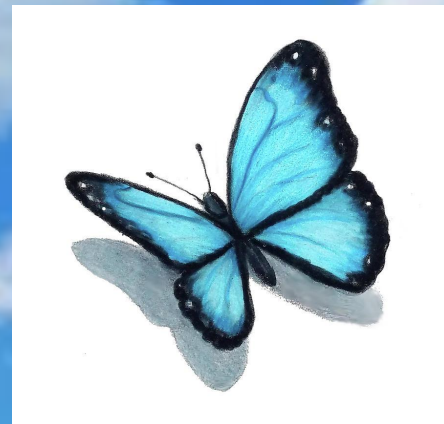

Przyjrzyj się obrazkom i spróbuj zapamiętać ich kolejność.