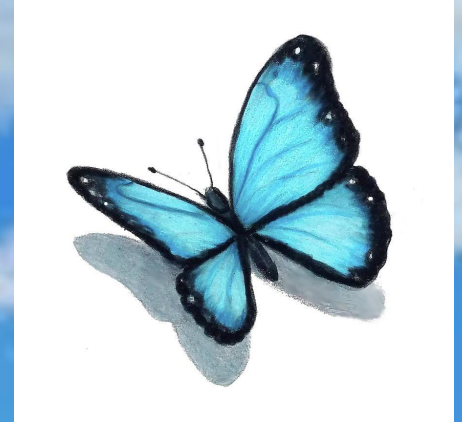

What's missing? - Którego obrazka brakuje?