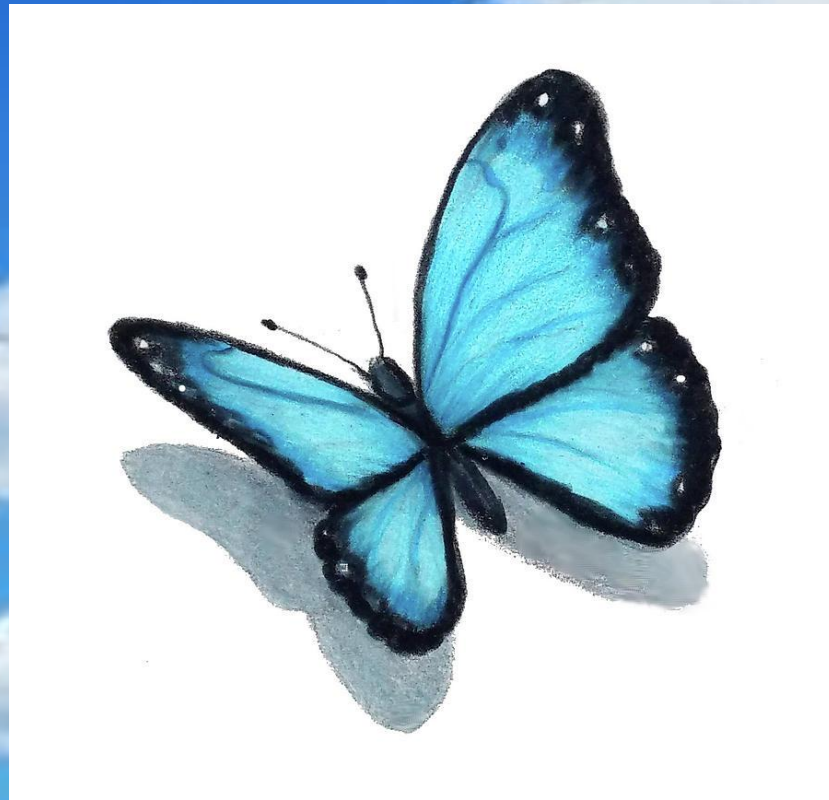

A vibrant spring scene featuring several bright yellow daffodils in the foreground, set against a clear blue sky with a bright sun in the upper left corner. The sun creates a lens flare effect. The background is a soft-focus field of green grass and more yellow flowers.

SPRING

WIOSNA

SUN

FLOWERS

LEAVES

RAINBOW

BUTTERFLY

LADYBUG