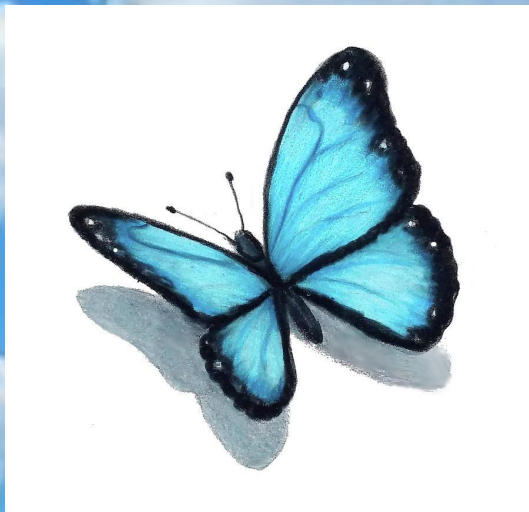

What's missing? - Którego obrazka brakuje?